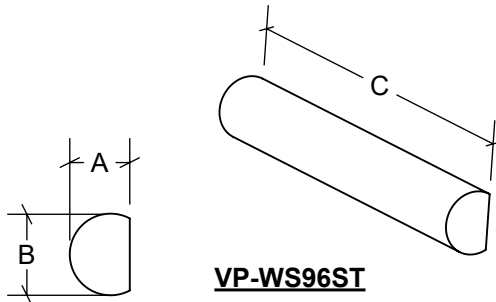

VP-WS47ST

VP-WS144ST

VP-WS128ST

VP-WS44ST

VP-WS96ST

VP-WS64ST

SILLS - BULLNOSE

PART #	A	B	C	COMPANION PART
VP-WS47ST	2 3/8"	3 1/2"	24"	VP-WS47LT / VP-WS47RT
VP-WS128ST	2 1/2"	2"	24"	VP-WS128LT / VP-WS128RT
VP-WS96ST	2 1/2"	3"	24"	VP-WS96LT / VP-WS96RT
VP-WS144ST	3"	6 1/8"	24"	VP-WS144LT / VP-WS144RT
VP-WS44ST	3 3/8"	4"	24"	VP-WS44LT / VP-WS44RT
VP-WS64ST	3 1/2"	2 1/2"	24"	VP-WS64LT / VP-WS64RT