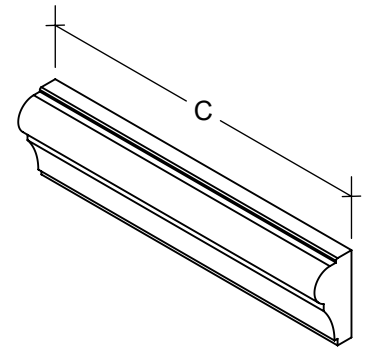

VP-WS47ST

VP-WS144ST

VP-WS128ST

VP-WS44ST

VP-WS96ST

VP-WS64ST

SILLS - BULLNOSE

PART #	A	B	C	COMPANION PART
VP-WS47ST	2 3/8"	3 1/2"	24"	VP-WS47LT / VP-WS47RT
VP-WS128ST	2 1/2"	2"	24"	VP-WS128LT / VP-WS128RT
VP-WS96ST	2 1/2"	3"	24"	VP-WS96LT / VP-WS96RT
VP-WS144ST	3"	6 1/8"	24"	VP-WS144LT / VP-WS144RT
VP-WS44ST	3 3/8"	4"	24"	VP-WS44LT / VP-WS44RT
VP-WS64ST	3 1/2"	2 1/2"	24"	VP-WS64LT / VP-WS64RT

WWW.VALORIPRECAST.COM

SILLS - BULLNOSE

PART #	A	B	C	COMPANION PART
VP-WS65ST	3 1/2"	2 1/2"	24"	VP-WS65LT / VP-WS65RT
VP-WS108ST	3 1/2"	4 1/2"	24"	VP-WS108LT / VP-WS108RT
VP-WS118ST	3 3/4"	3"	24"	VP-WS118LT / VP-WS118RT
VP-WS110ST	3 3/4"	4"	24"	VP-WS110LT / VP-WS110RT
VP-WS16ST	4"	2"	24"	VP-WS16LT / VP-WS16RT
VP-WS59ST	4"	3 3/4"	24"	VP-WS59LT / VP-WS59RT