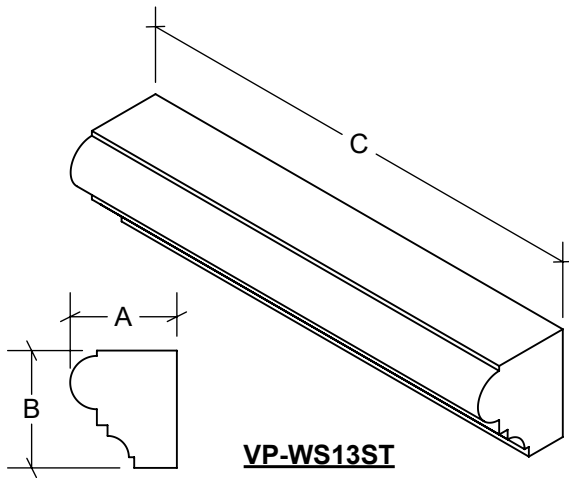

VP-WS13ST

SILLS - BULLNOSE

PART #	A	B	C	COMPANION PART
VP-WS13ST	5"	5 1/2"	24"	VP-WS13LT / VP-WS13RT
VP-WS81ST	7"	8 1/2"	24"	VP-WS81LT / VP-WS81RT
VP-WS97ST	7"	13"	24"	VP-WS97LT / VP-WS97RT

VALORI PRECAST

inspired by design

©2015 VALORI PRECAST, ALL RIGHTS RESERVED.

ARCHITECTURAL SILLS

100% HANDCRAFTED IN AMERICA. OVER 3,00 DIFFERENT SIZES AND SHAPES. NINE STANDARD COLORS AND SEVEN TEXTURES. COLOR MATCH AND CUSTOM DESIGNS AVAILABLE. FONTANA, CA (909) 320-6360 • VALORIPRECAST.COM

WWW.VALORIPRECAST.COM