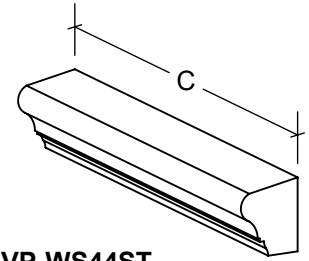

VP-WS47ST

VP-WS144ST

VP-WS128ST

VP-WS44ST

VP-WS96ST

VP-WS64ST

SILLS - BULLNOSE

PART #	A	B	C	COMPANION PART
VP-WS47ST	2 3/8"	3 1/2"	24"	VP-WS47LT / VP-WS47RT
VP-WS128ST	2 1/2"	2"	24"	VP-WS128LT / VP-WS128RT
VP-WS96ST	2 1/2"	3"	24"	VP-WS96LT / VP-WS96RT
VP-WS144ST	3"	6 1/8"	24"	VP-WS144LT / VP-WS144RT
VP-WS44ST	3 3/8"	4"	24"	VP-WS44LT / VP-WS44RT
VP-WS64ST	3 1/2"	2 1/2"	24"	VP-WS64LT / VP-WS64RT

WWW.VALORIPRECAST.COM

SILLS - BULLNOSE

PART #	A	B	C	COMPANION PART
VP-WS65ST	3 1/2"	2 1/2"	24"	VP-WS65LT / VP-WS65RT
VP-WS108ST	3 1/2"	4 1/2"	24"	VP-WS108LT / VP-WS108RT
VP-WS118ST	3 3/4"	3"	24"	VP-WS118LT / VP-WS118RT
VP-WS110ST	3 3/4"	4"	24"	VP-WS110LT / VP-WS110RT
VP-WS16ST	4"	2"	24"	VP-WS16LT / VP-WS16RT
VP-WS59ST	4"	3 3/4"	24"	VP-WS59LT / VP-WS59RT