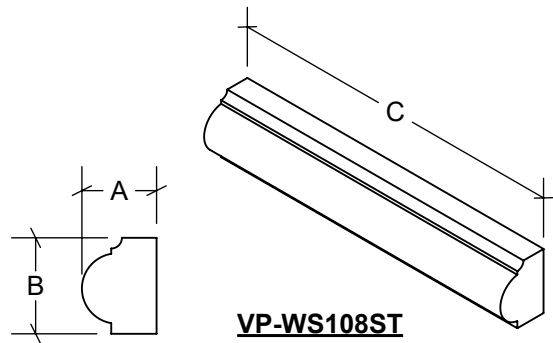

VP-WS47ST

VP-WS144ST

VP-WS128ST

VP-WS44ST

VP-WS96ST

VP-WS64ST

SILLS - BULLNOSE

PART #	A	B	C	COMPANION PART
VP-WS47ST	2 3/8"	3 1/2"	24"	VP-WS47LT / VP-WS47RT
VP-WS128ST	2 1/2"	2"	24"	VP-WS128LT / VP-WS128RT
VP-WS96ST	2 1/2"	3"	24"	VP-WS96LT / VP-WS96RT
VP-WS144ST	3"	6 1/8"	24"	VP-WS144LT / VP-WS144RT
VP-WS44ST	3 3/8"	4"	24"	VP-WS44LT / VP-WS44RT
VP-WS64ST	3 1/2"	2 1/2"	24"	VP-WS64LT / VP-WS64RT

WWW.VALORIPRECAST.COM

SILLS - BULLNOSE

PART #	A	B	C	COMPANION PART
VP-WS65ST	3 1/2"	2 1/2"	24"	VP-WS65LT / VP-WS65RT
VP-WS108ST	3 1/2"	4 1/2"	24"	VP-WS108LT / VP-WS108RT
VP-WS118ST	3 3/4"	3"	24"	VP-WS118LT / VP-WS118RT
VP-WS110ST	3 3/4"	4"	24"	VP-WS110LT / VP-WS110RT
VP-WS16ST	4"	2"	24"	VP-WS16LT / VP-WS16RT
VP-WS59ST	4"	3 3/4"	24"	VP-WS59LT / VP-WS59RT