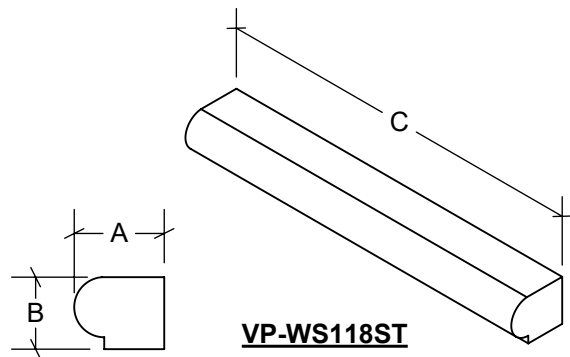

VP-WS47ST

VP-WS144ST

VP-WS128ST

VP-WS44ST

VP-WS96ST

VP-WS64ST

SILLS - BULLNOSE

PART #	A	B	C	COMPANION PART
VP-WS47ST	2 3/8"	3 1/2"	24"	VP-WS47LT / VP-WS47RT
VP-WS128ST	2 1/2"	2"	24"	VP-WS128LT / VP-WS128RT
VP-WS96ST	2 1/2"	3"	24"	VP-WS96LT / VP-WS96RT
VP-WS144ST	3"	6 1/8"	24"	VP-WS144LT / VP-WS144RT
VP-WS44ST	3 3/8"	4"	24"	VP-WS44LT / VP-WS44RT
VP-WS64ST	3 1/2"	2 1/2"	24"	VP-WS64LT / VP-WS64RT

WWW.VALORIPRECAST.COM

SILLS - BULLNOSE

PART #	A	B	C	COMPANION PART
VP-WS65ST	3 1/2"	2 1/2"	24"	VP-WS65LT / VP-WS65RT
VP-WS108ST	3 1/2"	4 1/2"	24"	VP-WS108LT / VP-WS108RT
VP-WS118ST	3 3/4"	3"	24"	VP-WS118LT / VP-WS118RT
VP-WS110ST	3 3/4"	4"	24"	VP-WS110LT / VP-WS110RT
VP-WS16ST	4"	2"	24"	VP-WS16LT / VP-WS16RT
VP-WS59ST	4"	3 3/4"	24"	VP-WS59LT / VP-WS59RT