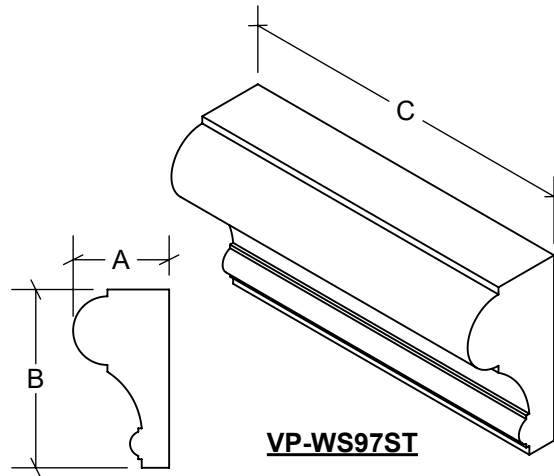

VP-WS97ST

SILLS - BULLNOSE

PART #	A	B	C	COMPANION PART
VP-WS13ST	5"	5 1/2"	24"	VP-WS13LT / VP-WS13RT
VP-WS81ST	7"	8 1/2"	24"	VP-WS81LT / VP-WS81RT
VP-WS97ST	7"	13"	24"	VP-WS97LT / VP-WS97RT

VALORI PRECAST

inspired by design

©2015 VALORI PRECAST, ALL RIGHTS RESERVED.

ARCHITECTURAL SILLS

100% HANDCRAFTED IN AMERICA. OVER 3,00 DIFFERENT SIZES AND SHAPES. NINE STANDARD COLORS AND SEVEN TEXTURES. COLOR MATCH AND CUSTOM DESIGNS AVAILABLE. FONTANA, CA (909) 320-6360 • VALORIPRECAST.COM

WWW.VALORIPRECAST.COM