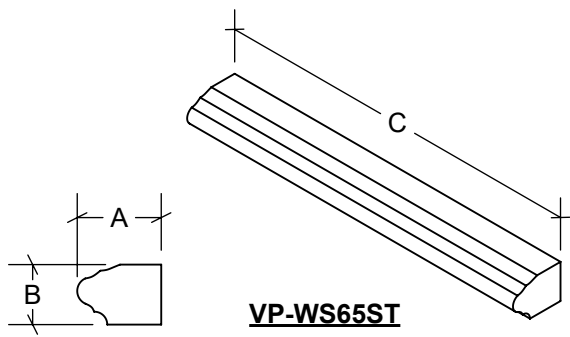

VP-WS47ST

VP-WS144ST

VP-WS128ST

VP-WS44ST

VP-WS96ST

VP-WS64ST

SILLS - BULLNOSE

PART #	A	B	C	COMPANION PART
VP-WS47ST	2 3/8"	3 1/2"	24"	VP-WS47LT / VP-WS47RT
VP-WS128ST	2 1/2"	2"	24"	VP-WS128LT / VP-WS128RT
VP-WS96ST	2 1/2"	3"	24"	VP-WS96LT / VP-WS96RT
VP-WS144ST	3"	6 1/8"	24"	VP-WS144LT / VP-WS144RT
VP-WS44ST	3 3/8"	4"	24"	VP-WS44LT / VP-WS44RT
VP-WS64ST	3 1/2"	2 1/2"	24"	VP-WS64LT / VP-WS64RT

WWW.VALORIPRECAST.COM

SILLS - BULLNOSE

PART #	A	B	C	COMPANION PART
VP-WS65ST	3 1/2"	2 1/2"	24"	VP-WS65LT / VP-WS65RT
VP-WS108ST	3 1/2"	4 1/2"	24"	VP-WS108LT / VP-WS108RT
VP-WS118ST	3 3/4"	3"	24"	VP-WS118LT / VP-WS118RT
VP-WS110ST	3 3/4"	4"	24"	VP-WS110LT / VP-WS110RT
VP-WS16ST	4"	2"	24"	VP-WS16LT / VP-WS16RT
VP-WS59ST	4"	3 3/4"	24"	VP-WS59LT / VP-WS59RT