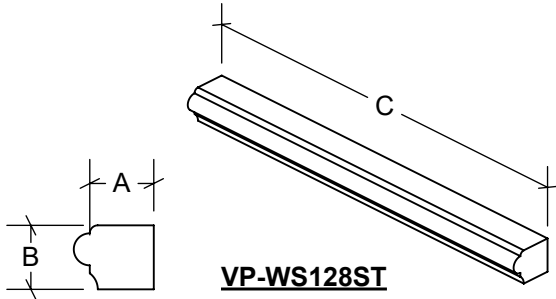

VP-WS47ST

VP-WS144ST

VP-WS128ST

VP-WS44ST

VP-WS96ST

VP-WS64ST

SILLS - BULLNOSE

PART #	A	B	C	COMPANION PART
VP-WS47ST	2 3/8"	3 1/2"	24"	VP-WS47LT / VP-WS47RT
VP-WS128ST	2 1/2"	2"	24"	VP-WS128LT / VP-WS128RT
VP-WS96ST	2 1/2"	3"	24"	VP-WS96LT / VP-WS96RT
VP-WS144ST	3"	6 1/8"	24"	VP-WS144LT / VP-WS144RT
VP-WS44ST	3 3/8"	4"	24"	VP-WS44LT / VP-WS44RT
VP-WS64ST	3 1/2"	2 1/2"	24"	VP-WS64LT / VP-WS64RT

WWW.VALORIPRECAST.COM

SILLS - BULLNOSE

PART #	A	B	C	COMPANION PART
VP-WS65ST	3 1/2"	2 1/2"	24"	VP-WS65LT / VP-WS65RT
VP-WS108ST	3 1/2"	4 1/2"	24"	VP-WS108LT / VP-WS108RT
VP-WS118ST	3 3/4"	3"	24"	VP-WS118LT / VP-WS118RT
VP-WS110ST	3 3/4"	4"	24"	VP-WS110LT / VP-WS110RT
VP-WS16ST	4"	2"	24"	VP-WS16LT / VP-WS16RT
VP-WS59ST	4"	3 3/4"	24"	VP-WS59LT / VP-WS59RT