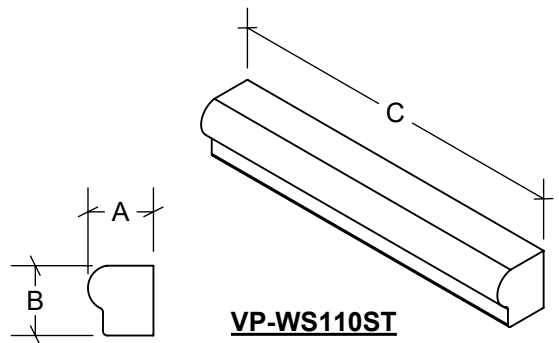

VP-WS47ST

VP-WS144ST

VP-WS128ST

VP-WS44ST

VP-WS96ST

VP-WS64ST

SILLS - BULLNOSE

PART #	A	B	C	COMPANION PART
VP-WS47ST	2 3/8"	3 1/2"	24"	VP-WS47LT / VP-WS47RT
VP-WS128ST	2 1/2"	2"	24"	VP-WS128LT / VP-WS128RT
VP-WS96ST	2 1/2"	3"	24"	VP-WS96LT / VP-WS96RT
VP-WS144ST	3"	6 1/8"	24"	VP-WS144LT / VP-WS144RT
VP-WS44ST	3 3/8"	4"	24"	VP-WS44LT / VP-WS44RT
VP-WS64ST	3 1/2"	2 1/2"	24"	VP-WS64LT / VP-WS64RT

WWW.VALORIPRECAST.COM

SILLS - BULLNOSE

PART #	A	B	C	COMPANION PART
VP-WS65ST	3 1/2"	2 1/2"	24"	VP-WS65LT / VP-WS65RT
VP-WS108ST	3 1/2"	4 1/2"	24"	VP-WS108LT / VP-WS108RT
VP-WS118ST	3 3/4"	3"	24"	VP-WS118LT / VP-WS118RT
VP-WS110ST	3 3/4"	4"	24"	VP-WS110LT / VP-WS110RT
VP-WS16ST	4"	2"	24"	VP-WS16LT / VP-WS16RT
VP-WS59ST	4"	3 3/4"	24"	VP-WS59LT / VP-WS59RT