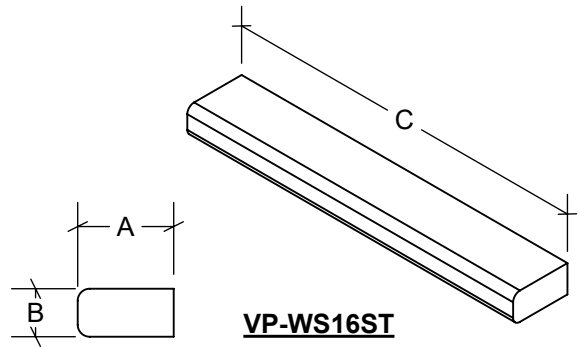

VP-WS47ST

VP-WS144ST

VP-WS128ST

VP-WS44ST

VP-WS96ST

VP-WS64ST

SILLS - BULLNOSE

PART #	A	B	C	COMPANION PART
VP-WS47ST	2 3/8"	3 1/2"	24"	VP-WS47LT / VP-WS47RT
VP-WS128ST	2 1/2"	2"	24"	VP-WS128LT / VP-WS128RT
VP-WS96ST	2 1/2"	3"	24"	VP-WS96LT / VP-WS96RT
VP-WS144ST	3"	6 1/8"	24"	VP-WS144LT / VP-WS144RT
VP-WS44ST	3 3/8"	4"	24"	VP-WS44LT / VP-WS44RT
VP-WS64ST	3 1/2"	2 1/2"	24"	VP-WS64LT / VP-WS64RT

WWW.VALORIPRECAST.COM

SILLS - BULLNOSE

PART #	A	B	C	COMPANION PART
VP-WS65ST	3 1/2"	2 1/2"	24"	VP-WS65LT / VP-WS65RT
VP-WS108ST	3 1/2"	4 1/2"	24"	VP-WS108LT / VP-WS108RT
VP-WS118ST	3 3/4"	3"	24"	VP-WS118LT / VP-WS118RT
VP-WS110ST	3 3/4"	4"	24"	VP-WS110LT / VP-WS110RT
VP-WS16ST	4"	2"	24"	VP-WS16LT / VP-WS16RT
VP-WS59ST	4"	3 3/4"	24"	VP-WS59LT / VP-WS59RT