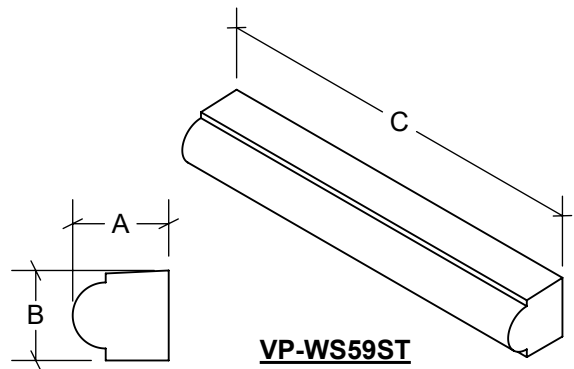

VP-WS47ST

VP-WS144ST

VP-WS128ST

VP-WS44ST

VP-WS96ST

VP-WS64ST

SILLS - BULLNOSE

PART #	A	B	C	COMPANION PART
VP-WS47ST	2 3/8"	3 1/2"	24"	VP-WS47LT / VP-WS47RT
VP-WS128ST	2 1/2"	2"	24"	VP-WS128LT / VP-WS128RT
VP-WS96ST	2 1/2"	3"	24"	VP-WS96LT / VP-WS96RT
VP-WS144ST	3"	6 1/8"	24"	VP-WS144LT / VP-WS144RT
VP-WS44ST	3 3/8"	4"	24"	VP-WS44LT / VP-WS44RT
VP-WS64ST	3 1/2"	2 1/2"	24"	VP-WS64LT / VP-WS64RT

WWW.VALORIPRECAST.COM

SILLS - BULLNOSE

PART #	A	B	C	COMPANION PART
VP-WS65ST	3 1/2"	2 1/2"	24"	VP-WS65LT / VP-WS65RT
VP-WS108ST	3 1/2"	4 1/2"	24"	VP-WS108LT / VP-WS108RT
VP-WS118ST	3 3/4"	3"	24"	VP-WS118LT / VP-WS118RT
VP-WS110ST	3 3/4"	4"	24"	VP-WS110LT / VP-WS110RT
VP-WS16ST	4"	2"	24"	VP-WS16LT / VP-WS16RT
VP-WS59ST	4"	3 3/4"	24"	VP-WS59LT / VP-WS59RT