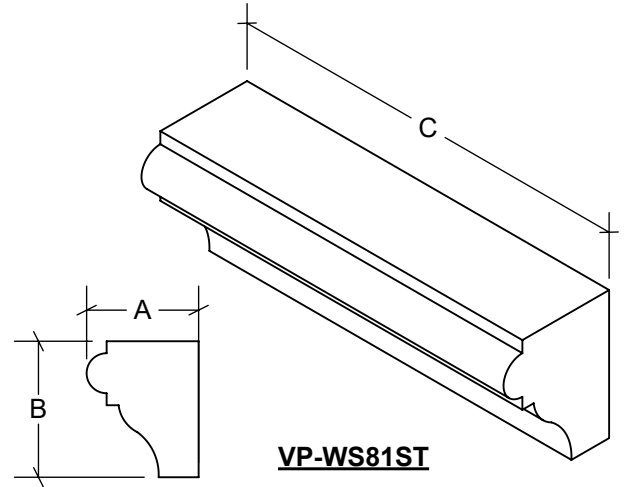

VP-WS81ST

SILLS - BULLNOSE

PART #	A	B	C	COMPANION PART
VP-WS13ST	5"	5 1/2"	24"	VP-WS13LT / VP-WS13RT
VP-WS81ST	7"	8 1/2"	24"	VP-WS81LT / VP-WS81RT
VP-WS97ST	7"	13"	24"	VP-WS97LT / VP-WS97RT

VALORI PRECAST

inspired by design

©2015 VALORI PRECAST, ALL RIGHTS RESERVED.

ARCHITECTURAL SILLS

100% HANDCRAFTED IN AMERICA. OVER 3,00 DIFFERENT SIZES AND SHAPES. NINE STANDARD COLORS AND SEVEN TEXTURES. COLOR MATCH AND CUSTOM DESIGNS AVAILABLE. FONTANA, CA (909) 320-6360 • VALORIPRECAST.COM

WWW.VALORIPRECAST.COM