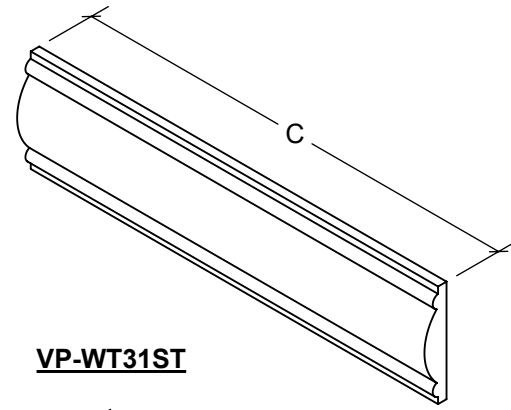

TRIM

PART #	A	B	C	COMPANION PART
VP-WT16ST	5"	2"	24"	VP-WT16LT / VP-WT16RT
VP-WT56ST	5"	2"	24"	VP-WT56LT / VP-WT56RT
VP-WT65ST	6"	1"	24"	VP-WT65LT / VP-WT65RT
VP-WT31ST	6"	1 ⁵/₁₆"	24"	VP-WT31LT / VP-WT31RT
VP-WT7ST	6 ¹/₈"	3"	24"	VP-WT7LT / VP-WT7RT
VP-WT62ST	6 ³/₈"	3"	24"	VP-WT62LT / VP-WT62RT

VALORI PRECAST

inspired by design

©2015 VALORI PRECAST, ALL RIGHTS RESERVED.

ARCHITECTURAL TRIMS

100% HANDCRAFTED IN AMERICA. OVER 3,000 DIFFERENT SIZES AND SHAPES. NINE STANDARD COLORS AND SEVEN TEXTURES. COLOR MATCH AND CUSTOM DESIGNS AVAILABLE. FONTANA, CA (909) 320-6360 • VALORIPRECAST.COM

WWW.VALORIPRECAST.COM