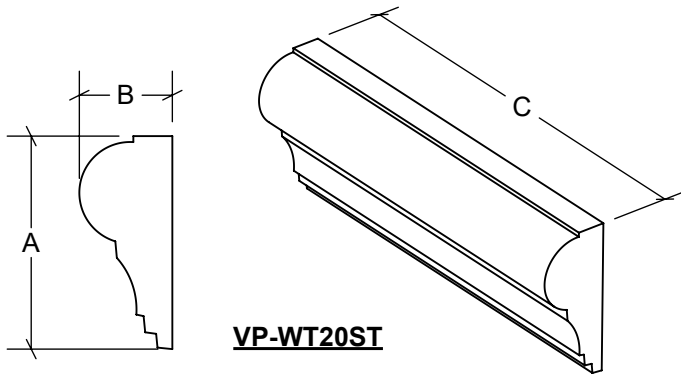

TRIM				
PART #	A	B	C	COMPANION PART
VP-WT9ST	8 1/2"	4"	24"	VP-WT9LT / VP-WT9RT
VP-WT20ST	8 7/8"	3 7/8"	24"	VP-WT20LT / VP-WT20RT
VP-WT2ST	10"	1 1/2"	24"	VP-WT2LT / VP-WT2RT
VP-WT21ST	10"	1 1/2"	24"	VP-WT21LT / VP-WT21RT
VP-WT63ST	10"	6 1/2"	24"	VP-WT63LT / VP-WT63RT
VP-WT11ST	10 3/8"	2 1/2"	24"	VP-WT11LT / VP-WT11RT

VALORI PRECAST

inspired by design

©2015 VALORI PRECAST, ALL RIGHTS RESERVED.

ARCHITECTURAL TRIMS

100% HANDCRAFTED IN AMERICA. OVER 3,000 DIFFERENT SIZES AND SHAPES. NINE STANDARD COLORS AND SEVEN TEXTURES. COLOR MATCH AND CUSTOM DESIGNS AVAILABLE.
FONTANA, CA (909) 320-6360 • VALORIPRECAST.COM

WWW.VALORIPRECAST.COM