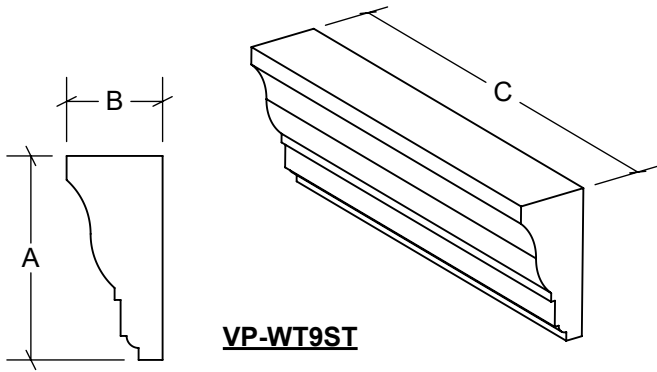

TRIM				
PART #	A	B	C	COMPANION PART
VP-WT9ST	8 1/2"	4"	24"	VP-WT9LT / VP-WT9RT
VP-WT20ST	8 7/8"	3 7/8"	24"	VP-WT20LT / VP-WT20RT
VP-WT2ST	10"	1 1/2"	24"	VP-WT2LT / VP-WT2RT
VP-WT21ST	10"	1 1/2"	24"	VP-WT21LT / VP-WT21RT
VP-WT63ST	10"	6 1/2"	24"	VP-WT63LT / VP-WT63RT
VP-WT11ST	10 3/8"	2 1/2"	24"	VP-WT11LT / VP-WT11RT

VALORI PRECAST

inspired by design

©2015 VALORI PRECAST, ALL RIGHTS RESERVED.

ARCHITECTURAL TRIMS

100% HANDCRAFTED IN AMERICA. OVER 3,000 DIFFERENT SIZES AND SHAPES. NINE STANDARD COLORS AND SEVEN TEXTURES. COLOR MATCH AND CUSTOM DESIGNS AVAILABLE.
FONTANA, CA (909) 320-6360 • VALORIPRECAST.COM

WWW.VALORIPRECAST.COM