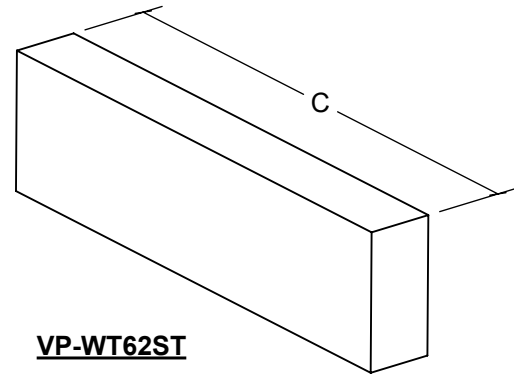

VP-WT62ST

TRIM

PART #	A	B	C	COMPANION PART
VP-WT16ST	5"	2"	24"	VP-WT16LT / VP-WT16RT
VP-WT56ST	5"	2"	24"	VP-WT56LT / VP-WT56RT
VP-WT65ST	6"	1"	24"	VP-WT65LT / VP-WT65RT
VP-WT31ST	6"	1 ⁵/₁₆"	24"	VP-WT31LT / VP-WT31RT
VP-WT7ST	6 ¹/₈"	3"	24"	VP-WT7LT / VP-WT7RT
VP-WT62ST	6 ³/₈"	3"	24"	VP-WT62LT / VP-WT62RT

VALORI PRECAST

inspired by design

©2015 VALORI PRECAST, ALL RIGHTS RESERVED.

ARCHITECTURAL TRIMS

100% HANDCRAFTED IN AMERICA. OVER 3,000 DIFFERENT SIZES AND SHAPES. NINE STANDARD COLORS AND SEVEN TEXTURES. COLOR MATCH AND CUSTOM DESIGNS AVAILABLE. FONTANA, CA (909) 320-6360 • VALORIPRECAST.COM

WWW.VALORIPRECAST.COM