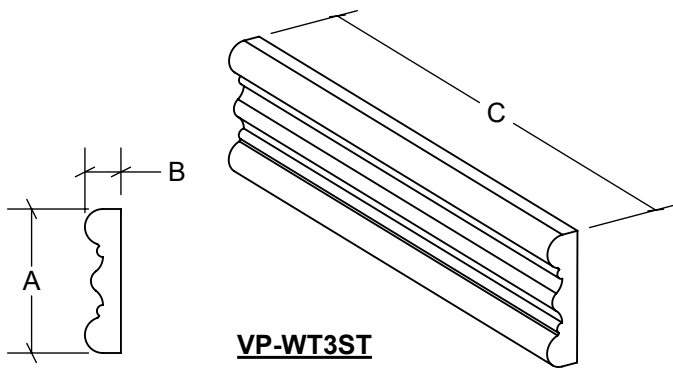

VP-WT3ST

TRIM				
PART #	A	B	C	COMPANION PART
VP-WT3ST	6"	1 1/2"	24"	VP-WT3LT / VP-WT3RT
VP-WT30ST	6"	1 1/2"	24"	VP-WT30LT / VP-WT30RT
VP-WT12ST	6"	2"	24"	VP-WT12LT / VP-WT12RT
VP-WT61ST	7"	4 1/2"	24"	VP-WT61LT / VP-WT61RT
VP-WT18ST	7"	4"	24"	VP-WT18LT / VP-WT18RT
VP-WT13ST	7 1/4"	1 1/2"	24"	VP-WT13LT / VP-WT13RT

VALORI PRECAST

inspired by design

©2015 VALORI PRECAST, ALL RIGHTS RESERVED.

ARCHITECTURAL TRIMS

100% HANDCRAFTED IN AMERICA. OVER 3,000 DIFFERENT SIZES AND SHAPES. NINE STANDARD COLORS AND SEVEN TEXTURES. COLOR MATCH AND CUSTOM DESIGNS AVAILABLE.
FONTANA, CA (909) 320-6360 • VALORIPRECAST.COM

WWW.VALORIPRECAST.COM