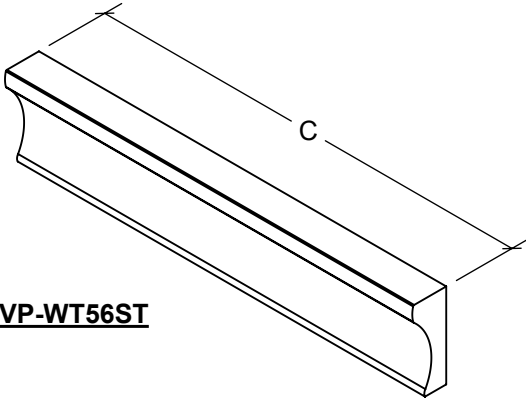

VP-WT56ST

TRIM

PART #	A	B	C	COMPANION PART
VP-WT16ST	5"	2"	24"	VP-WT16LT / VP-WT16RT
VP-WT56ST	5"	2"	24"	VP-WT56LT / VP-WT56RT
VP-WT65ST	6"	1"	24"	VP-WT65LT / VP-WT65RT
VP-WT31ST	6"	1 ⁵/₁₆"	24"	VP-WT31LT / VP-WT31RT
VP-WT7ST	6 ¹/₈"	3"	24"	VP-WT7LT / VP-WT7RT
VP-WT62ST	6 ³/₈"	3"	24"	VP-WT62LT / VP-WT62RT

VALORI PRECAST

inspired by design

©2015 VALORI PRECAST, ALL RIGHTS RESERVED.

ARCHITECTURAL TRIMS

100% HANDCRAFTED IN AMERICA. OVER 3,000 DIFFERENT SIZES AND SHAPES. NINE STANDARD COLORS AND SEVEN TEXTURES. COLOR MATCH AND CUSTOM DESIGNS AVAILABLE. FONTANA, CA (909) 320-6360 • VALORIPRECAST.COM

WWW.VALORIPRECAST.COM