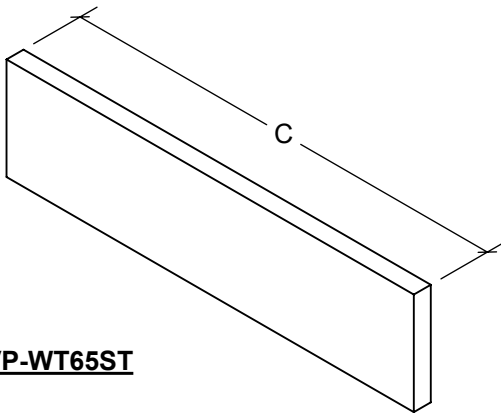

VP-WT65ST

TRIM

PART #	A	B	C	COMPANION PART
VP-WT16ST	5"	2"	24"	VP-WT16LT / VP-WT16RT
VP-WT56ST	5"	2"	24"	VP-WT56LT / VP-WT56RT
VP-WT65ST	6"	1"	24"	VP-WT65LT / VP-WT65RT
VP-WT31ST	6"	1 ⁵/₁₆"	24"	VP-WT31LT / VP-WT31RT
VP-WT7ST	6 ¹/₈"	3"	24"	VP-WT7LT / VP-WT7RT
VP-WT62ST	6 ³/₈"	3"	24"	VP-WT62LT / VP-WT62RT

VALORI PRECAST

inspired by design

©2015 VALORI PRECAST, ALL RIGHTS RESERVED.

ARCHITECTURAL TRIMS

100% HANDCRAFTED IN AMERICA. OVER 3,000 DIFFERENT SIZES AND SHAPES. NINE STANDARD COLORS AND SEVEN TEXTURES. COLOR MATCH AND CUSTOM DESIGNS AVAILABLE. FONTANA, CA (909) 320-6360 • VALORIPRECAST.COM

WWW.VALORIPRECAST.COM