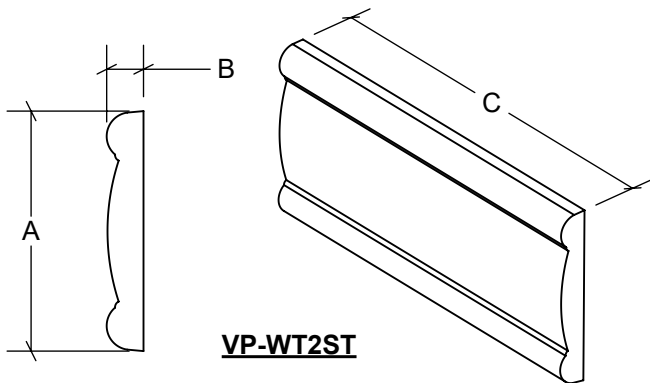

TRIM				
PART #	A	B	C	COMPANION PART
VP-WT9ST	8 1/2"	4"	24"	VP-WT9LT / VP-WT9RT
VP-WT20ST	8 7/8"	3 7/8"	24"	VP-WT20LT / VP-WT20RT
VP-WT2ST	10"	1 1/2"	24"	VP-WT2LT / VP-WT2RT
VP-WT21ST	10"	1 1/2"	24"	VP-WT21LT / VP-WT21RT
VP-WT63ST	10"	6 1/2"	24"	VP-WT63LT / VP-WT63RT
VP-WT11ST	10 3/8"	2 1/2"	24"	VP-WT11LT / VP-WT11RT

VALORI PRECAST

inspired by design

©2015 VALORI PRECAST, ALL RIGHTS RESERVED.

ARCHITECTURAL TRIMS

100% HANDCRAFTED IN AMERICA. OVER 3,000 DIFFERENT SIZES AND SHAPES. NINE STANDARD COLORS AND SEVEN TEXTURES. COLOR MATCH AND CUSTOM DESIGNS AVAILABLE.
FONTANA, CA (909) 320-6360 • VALORIPRECAST.COM

WWW.VALORIPRECAST.COM