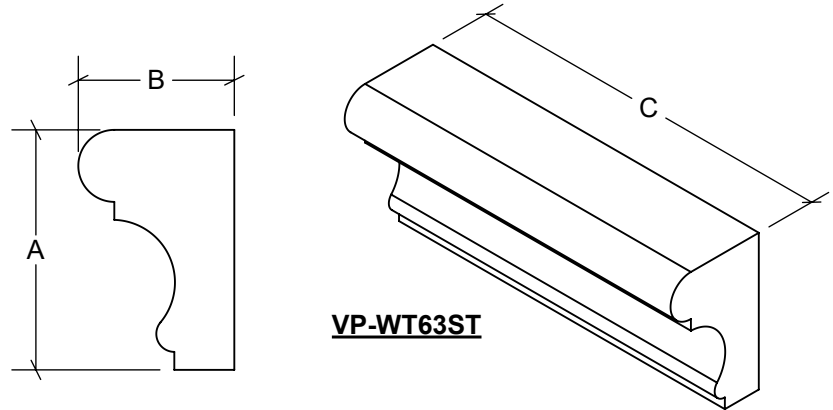

TRIM				
PART #	A	B	C	COMPANION PART
VP-WT9ST	8 1/2"	4"	24"	VP-WT9LT / VP-WT9RT
VP-WT20ST	8 7/8"	3 7/8"	24"	VP-WT20LT / VP-WT20RT
VP-WT2ST	10"	1 1/2"	24"	VP-WT2LT / VP-WT2RT
VP-WT21ST	10"	1 1/2"	24"	VP-WT21LT / VP-WT21RT
VP-WT63ST	10"	6 1/2"	24"	VP-WT63LT / VP-WT63RT
VP-WT11ST	10 3/8"	2 1/2"	24"	VP-WT11LT / VP-WT11RT

VALORI PRECAST

inspired by design

©2015 VALORI PRECAST, ALL RIGHTS RESERVED.

ARCHITECTURAL TRIMS

100% HANDCRAFTED IN AMERICA. OVER 3,000 DIFFERENT SIZES AND SHAPES. NINE STANDARD COLORS AND SEVEN TEXTURES. COLOR MATCH AND CUSTOM DESIGNS AVAILABLE.
FONTANA, CA (909) 320-6360 • VALORIPRECAST.COM

WWW.VALORIPRECAST.COM