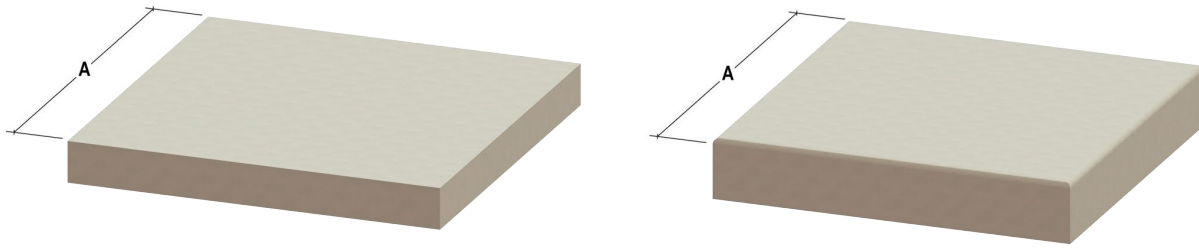

VALORI PRECAST

100% handcrafted in America, over 3,000 different sizes and shapes, nine standard colors and seven textures, color match and custom designs available.

Fontana, CA
(909) 320-6360
zValoriPrecast.com

THREE DIMENSIONAL VIEW

FRONT VIEW

SQUARE

PILASTER CAPS

PART #	A	B
VP-F12SQ A	12"	2"
VP-F15SQ A	15"	2"
VP-F16SQ A	16"	2"
VP-F18SQ A	18"	2"
VP-F24SQ A	24"	2"
VP-F26SQ A	26"	2"
VP-F30SQ A	30"	2"

PART #	A	B
VP-F14SQ	14"	3"
VP-F18SQ	18"	3"
VP-F20SQ	20"	3"
VP-F22SQ	22"	3"
VP-F24SQ	24"	3"
VP-F26SQ	26"	3"
VP-F30SQ	30"	3"
VP-F38SQ	38"	3"
VP-F40SQ	40"	3"

DIMENSIONS