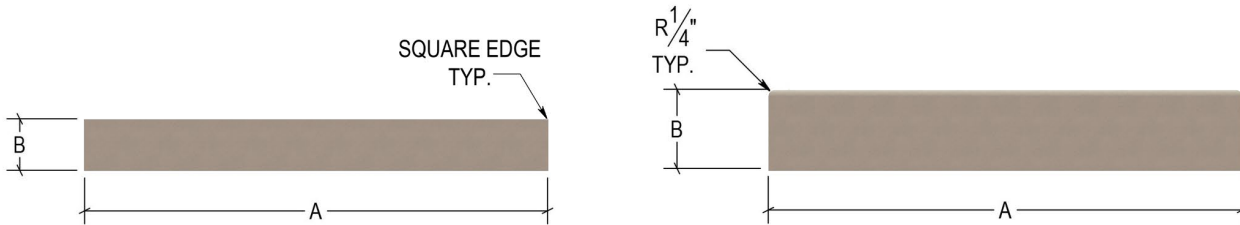

VALORI PRECAST

100% handcrafted in America, over 3,000 different sizes and shapes, nine standard colors and seven textures, color match and custom designs available.

Fontana, CA
(909) 320-6360
zValoriPrecast.com

THREE DIMENSIONAL VIEW

FRONT VIEW

SQUARE

PILASTER CAPS

PART #	A	B
VP-F12SQ A	12"	2"
VP-F15SQ A	15"	2"
VP-F16SQ A	16"	2"
VP-F18SQ A	18"	2"
VP-F24SQ A	24"	2"
VP-F26SQ A	26"	2"
VP-F30SQ A	30"	2"

PART #	A	B
VP-F14SQ	14"	3"
VP-F18SQ	18"	3"
VP-F20SQ	20"	3"
VP-F22SQ	22"	3"
VP-F24SQ	24"	3"
VP-F26SQ	26"	3"
VP-F30SQ	30"	3"
VP-F38SQ	38"	3"
VP-F40SQ	40"	3"

DIMENSIONS