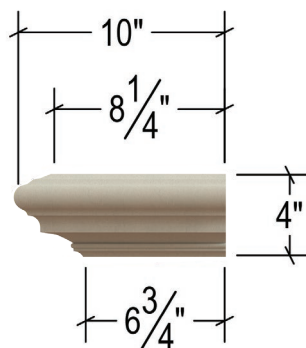

VP-FPS1MNTLA

FIREPLACE
SURROUNDS

THREE DIMENSIONAL VIEW

FRONT VIEW

SIDE VIEW