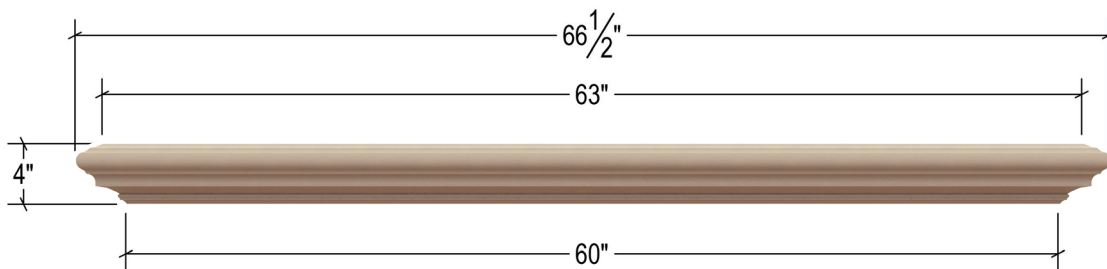

VALORI PRECAST

100% handcrafted in America, over 3,000 different sizes and shapes, nine standard colors and seven textures, color match and custom designs available.

Fontana, CA
(909) 320-6360
zValoriPrecast.com

VP-FPS1MNTLA

FIREPLACE
SURROUNDS

THREE DIMENSIONAL VIEW

FRONT VIEW

SIDE VIEW