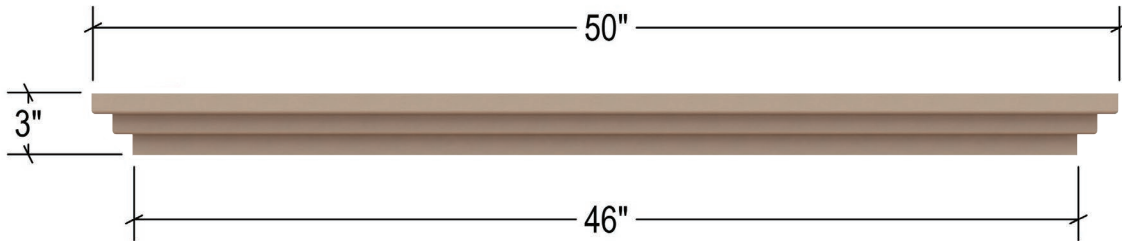

VALORI PRECAST

100% handcrafted in America, over 3,000 different sizes and shapes, nine standard colors and seven textures, color match and custom designs available.

Fontana, CA  
(909) 320-6360  
zValoriPrecast.com

VP-FPS2MNTLA

THREE DIMENSIONAL VIEW

FRONT VIEW

SIDE VIEW

FIREPLACE  
SURROUNDS