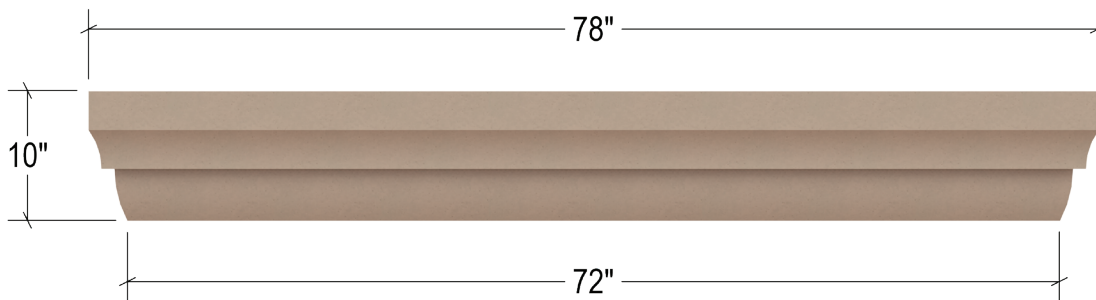

VALORI PRECAST

100% handcrafted in America, over 3,000 different sizes and shapes, nine standard colors and seven textures, color match and custom designs available.

Fontana, CA
(909) 320-6360
zValoriPrecast.com

VP-FPS8MNTLA

FIREPLACE
SURROUNDS

THREE DIMENSIONAL VIEW

FRONT VIEW

SIDE VIEW