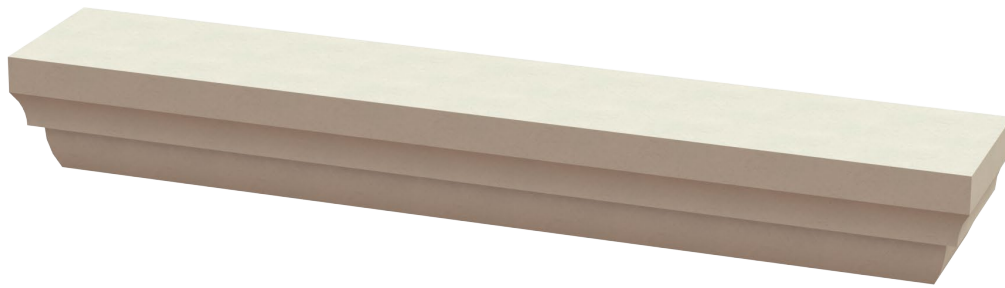

VALORI PRECAST

100% handcrafted in America, over 3,000 different sizes and shapes, nine standard colors and seven textures, color match and custom designs available.

Fontana, CA
(909) 320-6360
zValoriPrecast.com

VP-FPS8MNTLA

FIREPLACE
SURROUNDS

THREE DIMENSIONAL VIEW

FRONT VIEW

SIDE VIEW