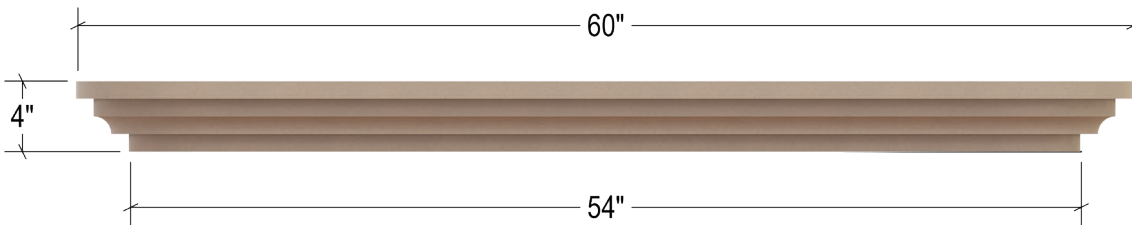

VALORI PRECAST

100% handcrafted in America, over 3,000 different sizes and shapes, nine standard colors and seven textures, color match and custom designs available.

Fontana, CA  
(909) 320-6360  
zValoriPrecast.com

VP-FPS5MNTLA

FIREPLACE  
SURROUNDS

THREE DIMENSIONAL VIEW

FRONT VIEW

SIDE VIEW