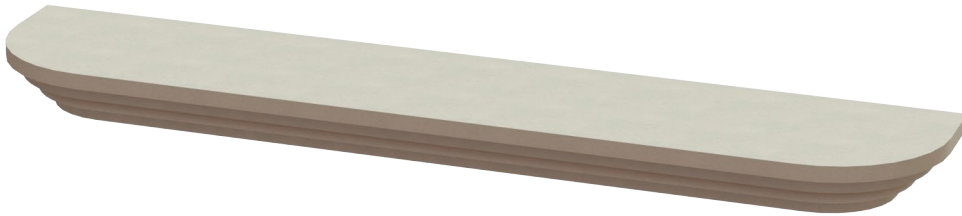

VALORI PRECAST

100% handcrafted in America, over 3,000 different sizes and shapes, nine standard colors and seven textures, color match and custom designs available.

Fontana, CA  
(909) 320-6360  
zValoriPrecast.com

VP-FPS5MNTLA

FIREPLACE  
SURROUNDS

THREE DIMENSIONAL VIEW

FRONT VIEW

SIDE VIEW