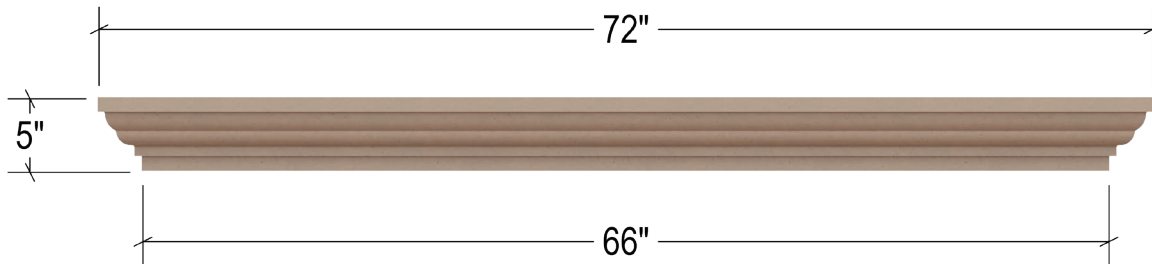

VALORI PRECAST

100% handcrafted in America, over 3,000 different sizes and shapes, nine standard colors and seven textures, color match and custom designs available.

Fontana, CA
(909) 320-6360
zValoriPrecast.com

VP-FPS4MNTLA

FIREPLACE
SURROUNDS

THREE DIMENSIONAL VIEW

FRONT VIEW

SIDE VIEW