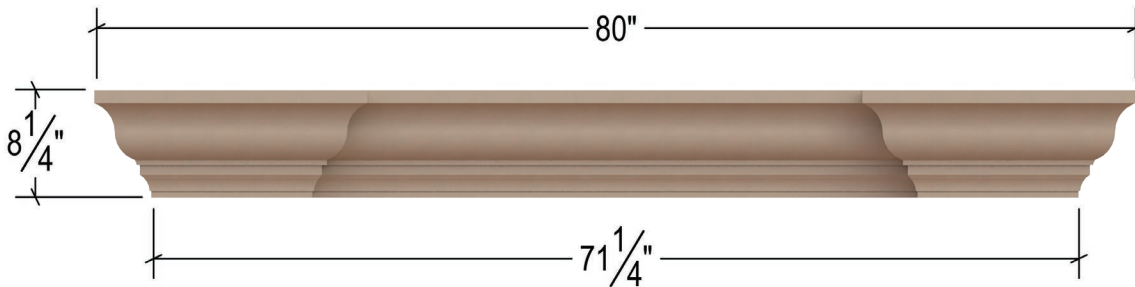

VALORI PRECAST

100% handcrafted in America, over 3,000 different sizes and shapes, nine standard colors and seven textures, color match and custom designs available.

Fontana, CA  
(909) 320-6360  
zValoriPrecast.com

VP-FPS3MNTLA

FIREPLACE  
SURROUNDS

THREE DIMENSIONAL VIEW

FRONT VIEW

SIDE VIEW