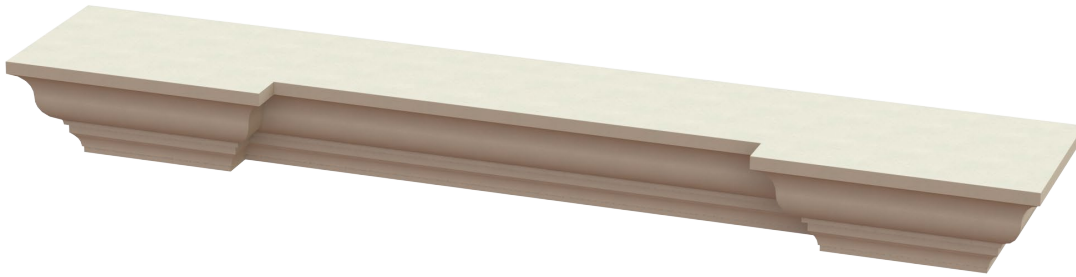

VALORI PRECAST

100% handcrafted in America, over 3,000 different sizes and shapes, nine standard colors and seven textures, color match and custom designs available.

Fontana, CA  
(909) 320-6360  
zValoriPrecast.com

VP-FPS3MNTLA

FIREPLACE  
SURROUNDS

THREE DIMENSIONAL VIEW

FRONT VIEW

SIDE VIEW