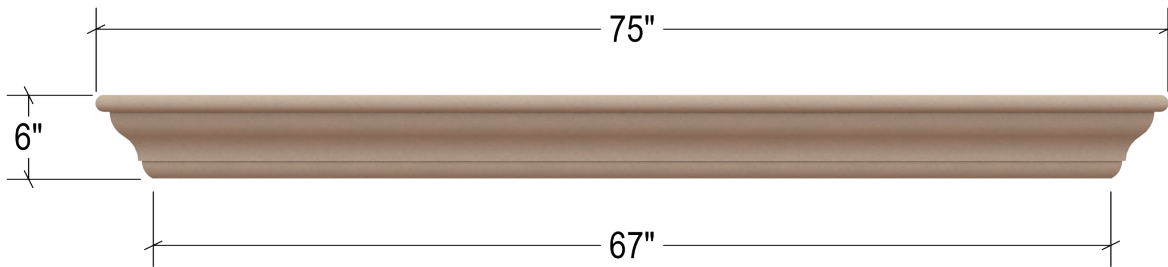

VALORI PRECAST

100% handcrafted in America, over 3,000 different sizes and shapes, nine standard colors and seven textures, color match and custom designs available.

Fontana, CA  
(909) 320-6360  
zValoriPrecast.com

VP-FPS11MNTL A

FIREPLACE  
SURROUNDS

THREE DIMENSIONAL VIEW

FRONT VIEW

SIDE VIEW