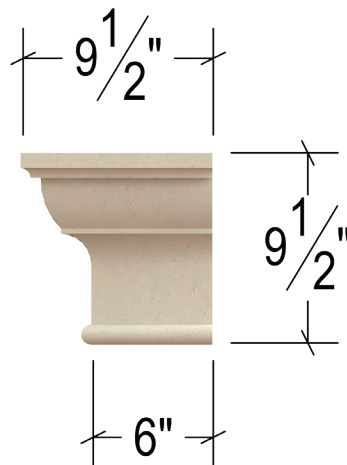

VP-FPS10MNTL A

THREE DIMENSIONAL VIEW

FRONT VIEW

SIDE VIEW

FIREPLACE
SURROUNDS