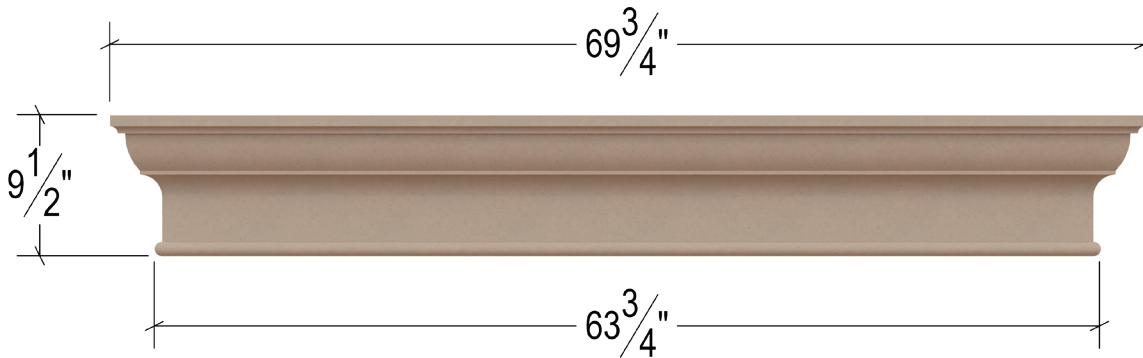

VALORI PRECAST

100% handcrafted in America, over 3,000 different sizes and shapes, nine standard colors and seven textures, color match and custom designs available.

Fontana, CA
(909) 320-6360
zValoriPrecast.com

VP-FPS10MNTL A

THREE DIMENSIONAL VIEW

FRONT VIEW

SIDE VIEW

FIREPLACE
SURROUNDS