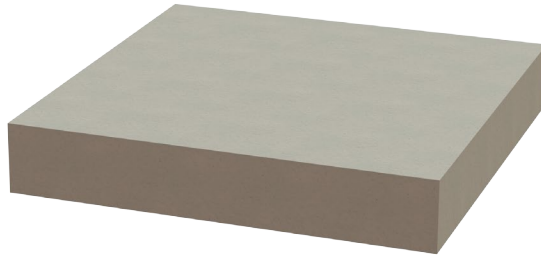

**VALORI PRECAST**

100% handcrafted in America, over 3,000 different sizes and shapes, nine standard colors and seven textures, color match and custom designs available.

Fontana, CA  
(909) 320-6360  
ValoriPrecast.com

## SQUARE STEPSTONES

# HARDSCAPE

**THREE DIMENSIONAL VIEW**

**TOP VIEW**

**FRONT VIEW**

PART #	A	B
VP-SS12X12	12"	2"
VP-SS15X15	15"	2"
VP-SS18X18	18"	2"
VP-SS24X24	24"	2"
VP-SS30X30	30"	2"
VP-SS36X36	36"	2"