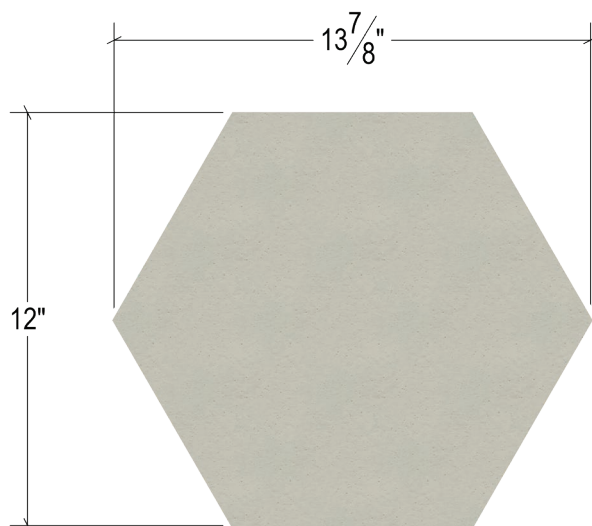

VALORI PRECAST

100% handcrafted in America, over 3,000 different sizes and shapes, nine standard colors and seven textures, color match and custom designs available.

Fontana, CA

(909) 320-6360

ValoriPrecast.com

VP-SS12HEX

HARDSCAPE

**THREE DIMENSIONAL VIEW**

**TOP VIEW**

**FRONT VIEW**