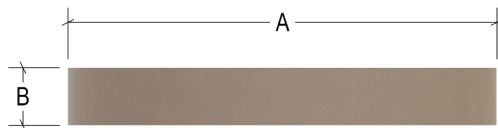

ROUND STEPSTONES

HARDSCAPE

THREE DIMENSIONAL VIEW

TOP VIEW

FRONT VIEW

PART #	A	B
VP-SS12R	12"	2"
VP-SS15R	15"	2"
VP-SS18R	18"	2"
VP-SS24R	24"	2"
VP-SS33R	33"	2"