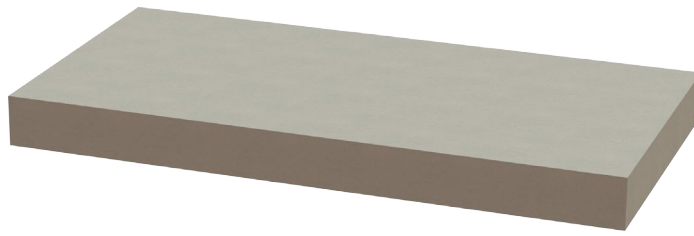

VALORI PRECAST

100% handcrafted in America, over 3,000 different sizes and shapes, nine standard colors and seven textures, color match and custom designs available.

Fontana, CA

(909) 320-6360

ValoriPrecast.com

RECTANGULAR STEPSTONES

HARDSCAPE

THREE DIMENSIONAL VIEW

TOP VIEW

FRONT VIEW

PART #	A	B	C
VP-SS12X24	12"	2"	24"
VP-SS14X33	14"	2"	33"
VP-SS18X24	18"	2"	24"
VP-SS18X30	18"	2"	30"
VP-SS18X36	18"	2"	36"
VP-SS20X50	20"	2"	50"
VP-SS24X36	24"	2"	36"
VP-SS24X50	24"	2"	50"