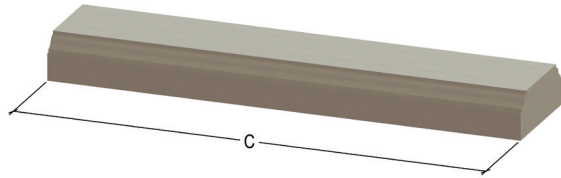

THREE DIMENSIONAL VIEWS

SPECIFICATIONS

VALORI PRECAST

100% handcrafted in America, over 3,000 different sizes and shapes, nine standard colors and seven textures, color match and custom designs available.
Fontana, CA
(909) 320-6360
ValoriPrecast.com

PART #	A	B	C	D
VP-BB1ST	8"	11"	48"	4 1/2"
VP-BB2ST	9"	11 1/2"	48"	4 1/2"
VP-BB3ST	7 1/2"	10 3/4"	96"	4 1/2"

PART #	A	B	C	D	F
VP-BB1END	8"	2 1/2"	48"	4 1/2"	46 1/2"
VP-BB2END	9"	2 1/2"	48"	4 1/2"	46 7/8"

PART #	A	B	C	D
VP-BB1CRN	8"	11"	12"	4 1/2"
VP-BB2CRN	9"	11 1/4"	12"	4 1/2"

PROFILE VIEW

BASE

BALUSTER