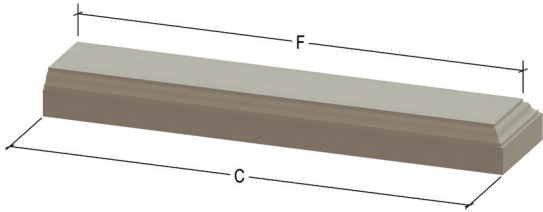

THREE DIMENSIONAL VIEWS

SPECIFICATIONS

VALORI PRECAST

100% handcrafted in America, over 3,000 different sizes and shapes, nine standard colors and seven textures, color match and custom designs available.
Fontana, CA
(909) 320-6360
ValoriPrecast.com

PART #	A	B	C	D
VP-BB1ST	8"	11"	48"	4 1/2"
VP-BB2ST	9"	11 1/2"	48"	4 1/2"
VP-BB3ST	7 1/2"	10 3/4"	96"	4 1/2"

PART #	A	B	C	D	F
VP-BB1END	8"	2 1/2"	48"	4 1/2"	46 1/2"
VP-BB2END	9"	2 1/2"	48"	4 1/2"	46 7/8"

PART #	A	B	C	D
VP-BB1CRN	8"	11"	12"	4 1/2"
VP-BB2CRN	9"	11 1/4"	12"	4 1/2"

PROFILE VIEW

BASE

BALUSTER