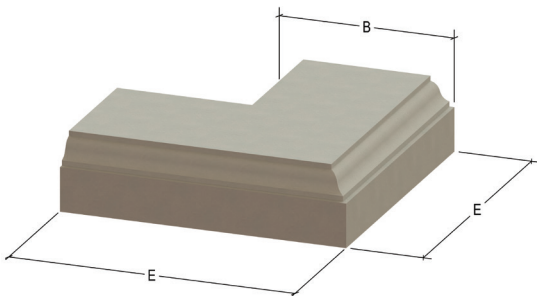

THREE DIMENSIONAL VIEWS

SPECIFICATIONS

VALORI PRECAST

100% handcrafted in America, over 3,000 different sizes and shapes, nine standard colors and seven textures, color match and custom designs available.
Fontana, CA
(909) 320-6360
ValoriPrecast.com

PART #	A	B	C	D
VP-BB1ST	8"	11"	48"	4 1/2"
VP-BB2ST	9"	11 1/2"	48"	4 1/2"
VP-BB3ST	7 1/2"	10 3/4"	96"	4 1/2"

PART #	A	B	C	D	F
VP-BB1END	8"	2 1/2"	48"	4 1/2"	46 1/2"
VP-BB2END	9"	2 1/2"	48"	4 1/2"	46 7/8"

PART #	A	B	C	D
VP-BB1CRN	8"	11"	12"	4 1/2"
VP-BB2CRN	9"	11 1/4"	12"	4 1/2"

PROFILE VIEW

BASE

BALUSTER