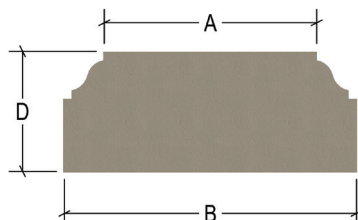

PART #	A	B	C	D
VP-BB1ST	8"	11"	48"	4 1/2"
VP-BB2ST	9"	11 1/2"	48"	4 1/2"
VP-BB3ST	7 1/2"	10 3/4"	96"	4 1/2"

PART #	A	B	C	D	F
VP-BB1END	8"	2 1/2"	48"	4 1/2"	46 1/2"
VP-BB2END	9"	2 1/2"	48"	4 1/2"	46 7/8"

PART #	A	B	C	D
VP-BB1CRN	8"	11"	12"	4 1/2"
VP-BB2CRN	9"	11 1/4"	12"	4 1/2"

PROFILE VIEW

BASE

BALUSTER