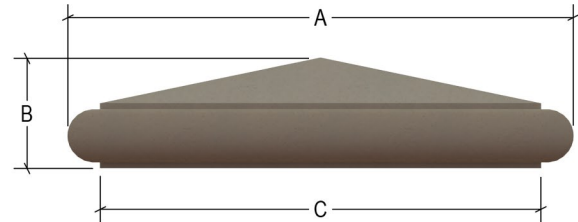

THREE DIMENSIONAL VIEW

FRONT VIEW

PART #	A	B	C
VP-F14T	14 1/2"	2 1/2"	12"
VP-F16T	16 1/2"	2 1/2"	14"
VP-F19T	19 1/2"	2 1/2"	17"
VP-F22T	22 1/2"	2 1/2"	20"
VP-F24T	24 1/2"	2 1/2"	22"
VP-F28T	28 1/2"	2 1/2"	26"
VP-F30T	30 1/2"	2 1/2"	28"
VP-F32T	32 1/2"	2 1/2"	30"
VP-F34T	34 1/2"	2 1/2"	32"
VP-F36T	36 1/2"	2 1/2"	34"
VP-F38T	38 1/2"	2 1/2"	36"

PART #	A	B	C
VP-PK14T	14 1/2"	3 3/4"	12"
VP-PK16T	16 1/2"	4"	14"
VP-PK19T	19 1/2"	4 1/4"	17"
VP-PK22T	22 1/2"	4 3/8"	20"
VP-PK24T	24 1/2"	4 1/2"	22"
VP-PK28T	28 1/2"	5"	26"
VP-PK30T	30 1/2"	5 1/4"	28"
VP-PK32T	32 1/2"	5 3/8"	30"
VP-PK34T	34 1/2"	6"	32"
VP-PK36T	36 1/2"	6 1/2"	34"
VP-PK38T	38 1/2"	6 3/4"	36"