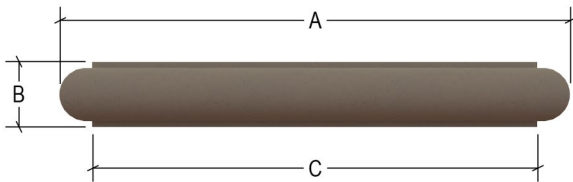

THREE DIMENSIONAL VIEW

FRONT VIEW

PART #	A	B	C
VP-F14T	14 1/2"	2 1/2"	12"
VP-F16T	16 1/2"	2 1/2"	14"
VP-F19T	19 1/2"	2 1/2"	17"
VP-F22T	22 1/2"	2 1/2"	20"
VP-F24T	24 1/2"	2 1/2"	22"
VP-F28T	28 1/2"	2 1/2"	26"
VP-F30T	30 1/2"	2 1/2"	28"
VP-F32T	32 1/2"	2 1/2"	30"
VP-F34T	34 1/2"	2 1/2"	32"
VP-F36T	36 1/2"	2 1/2"	34"
VP-F38T	38 1/2"	2 1/2"	36"

PART #	A	B	C
VP-PK14T	14 1/2"	3 3/4"	12"
VP-PK16T	16 1/2"	4"	14"
VP-PK19T	19 1/2"	4 1/4"	17"
VP-PK22T	22 1/2"	4 3/8"	20"
VP-PK24T	24 1/2"	4 1/2"	22"
VP-PK28T	28 1/2"	5"	26"
VP-PK30T	30 1/2"	5 1/4"	28"
VP-PK32T	32 1/2"	5 3/8"	30"
VP-PK34T	34 1/2"	6"	32"
VP-PK36T	36 1/2"	6 1/2"	34"
VP-PK38T	38 1/2"	6 3/4"	36"