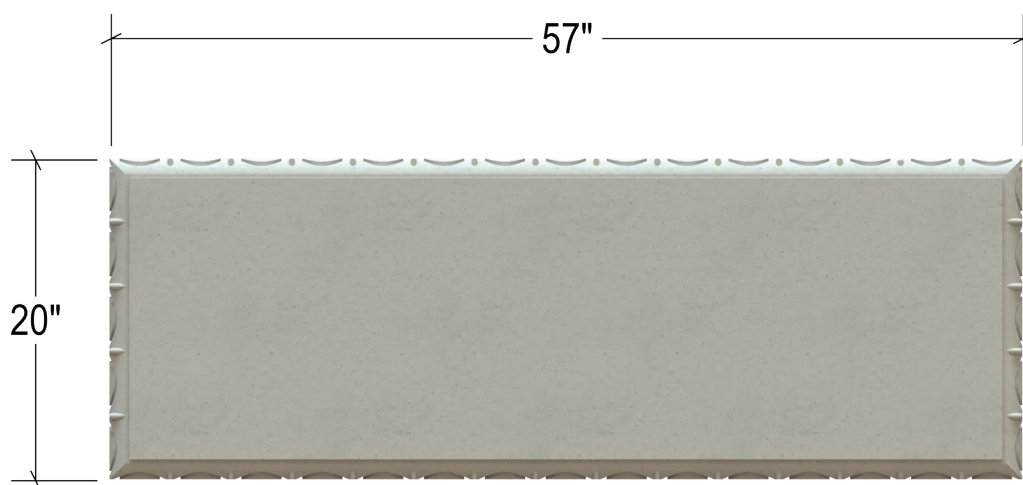

**VALORI PRECAST**

100% handcrafted in America, over 3,000 different sizes and shapes, nine standard colors and seven textures, color match and custom designs available.

Fontana, CA

(909) 320-6360

[ValoriPrecast.com](http://ValoriPrecast.com)

VP-TSR2

HARDSCAPE

**THREE DIMENSIONAL VIEW**

**TOP VIEW**

**FRONT VIEW**