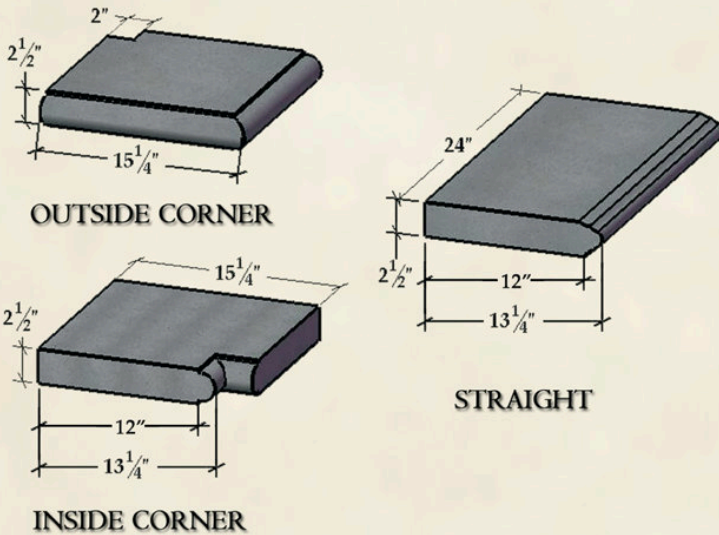

COLONIAL & TRADITIONAL